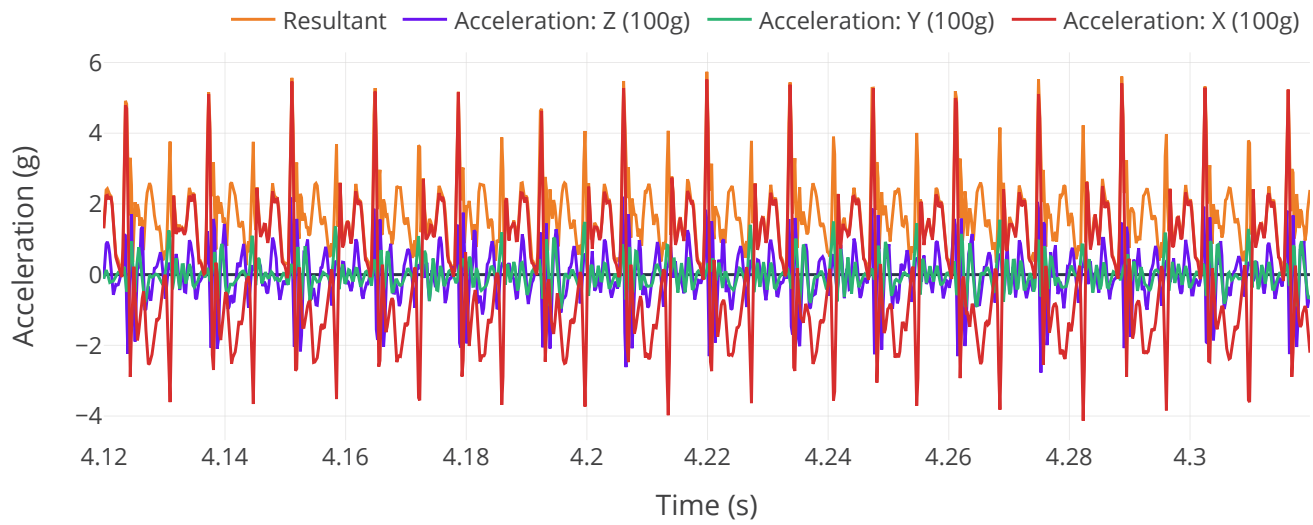

Surgical

Sample Size: 1 Filefalse

Pseudo Velocity Shock Spectrum (PVSS)

Power Spectral Density (PSD)

Acceleration Time History at Peak

Measurements Pane