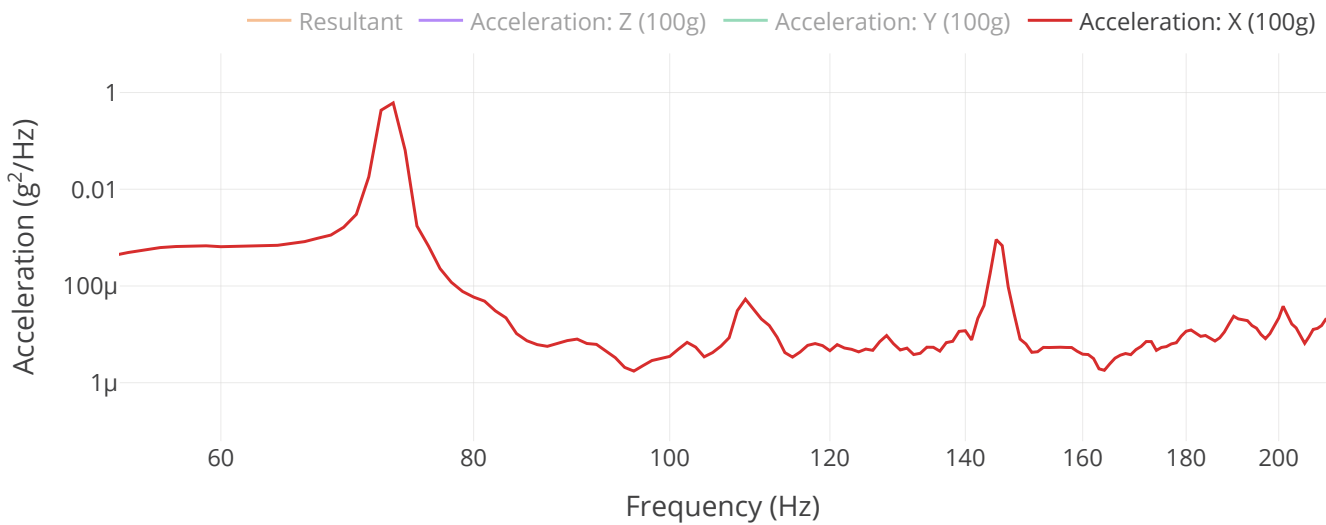

Surgical

Sample Size: 1 Filefalse

Pseudo Velocity Shock Spectrum (PVSS)

Power Spectral Density (PSD)

Acceleration Time History at Peak

Measurements Pane