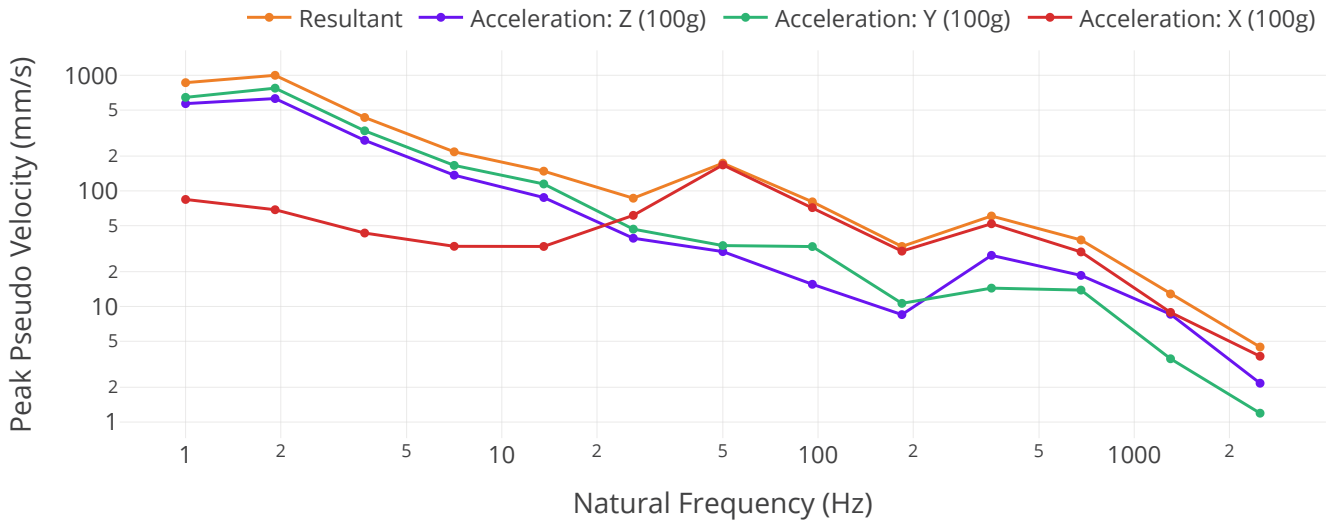

Surgical

Sample Size: 1 Filefalse

Pseudo Velocity Shock Spectrum (PVSS)

Power Spectral Density (PSD)

Acceleration Time History at Peak

Measurements Pane